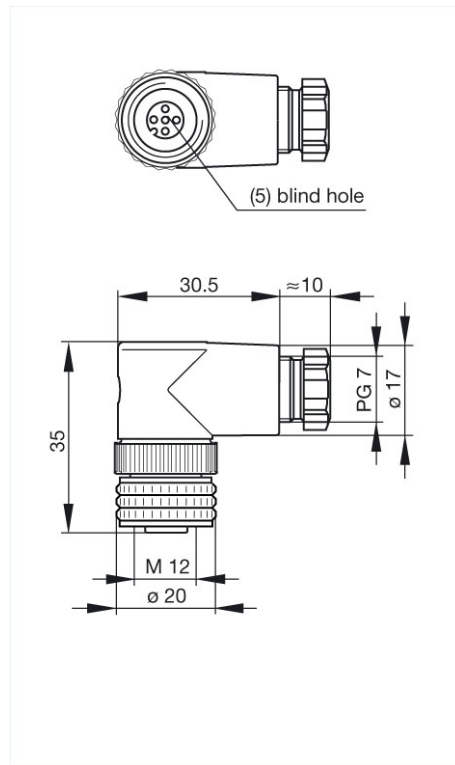

HIRSCHMANN

A BELDEN BRAND

Industrial Connecting Solutions: Circular Connectors: M8 - M12 Connectors: M12 Connectors: M12 Circular connector (M12 E-Series)-with screw locking: Angled cable socket, self-assembled: ELWIKA 4012

PG7 schwarz/black

<http://www.e-catalog.beldensolutions.com/link/57078-24228-256281-256292-256304-24445-24446-24262-36387/en/conf/ui/state>

Picture

Drawing

Belden Deutschland GmbH

Im Gewerbepark 2
58579 Schalksmühle
Germany
Phone: +49 7127/14-1806
E-Mail: icos-sales@belden.com

The information published in the websites has been compiled as carefully as possible. It is subject to alteration without notice in technical as well as in price-related/commercial respect. The complete information and data were available on user documentation. Mandatory information can only be obtained by a concrete query.